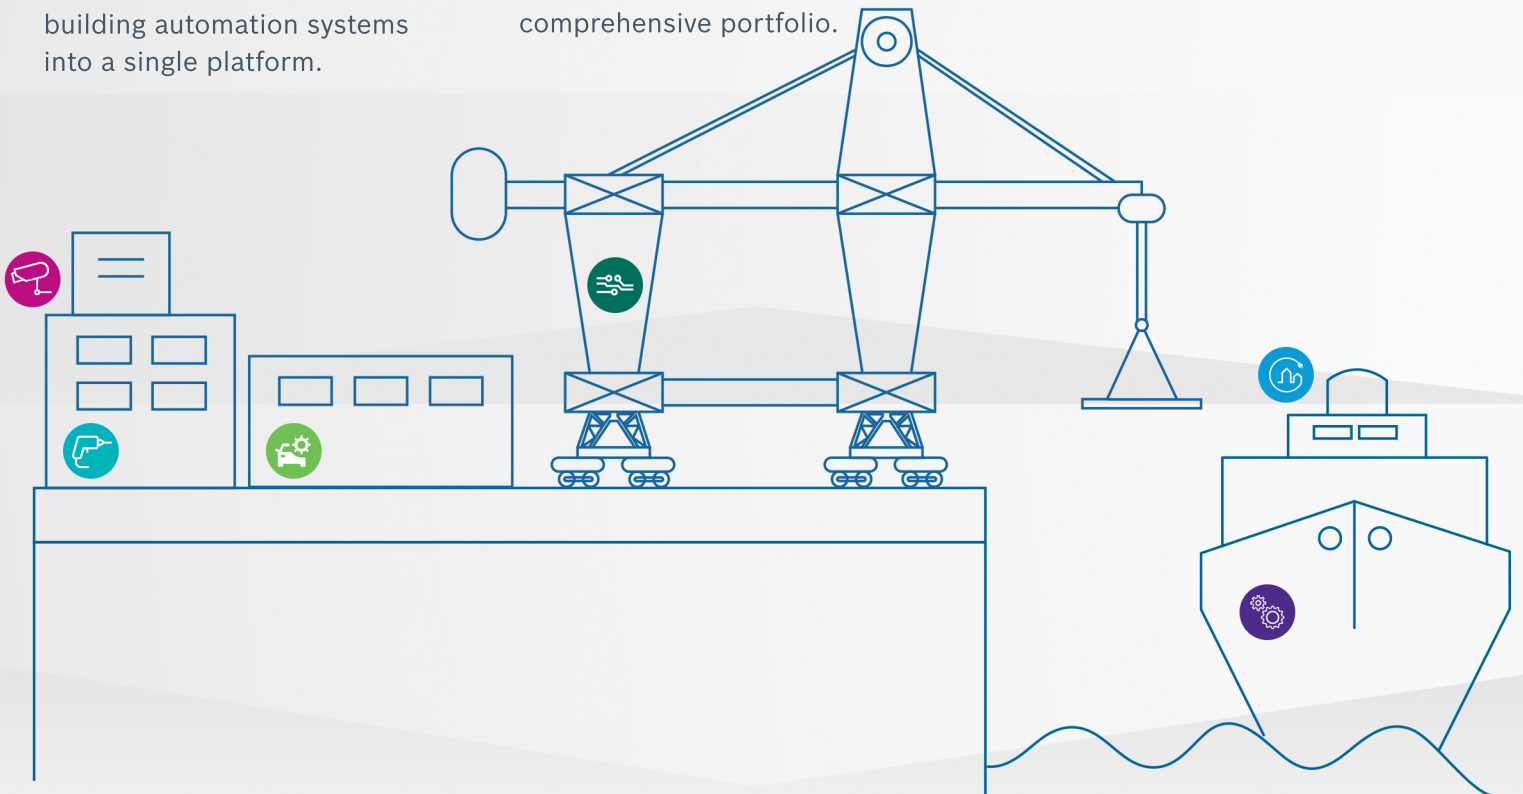

Bosch Solutions for Ports & Waterways

Solutions for Security

Bosch guarantees the protection and security of goods and people with a single web-based control point that integrates fire and intrusion alarms, voice evacuation, access control, CCTV, and building automation systems into a single platform.

Drive & Control

Bosch Rexroth is one of the world's leading specialists in the field of Drive & Control technologies. For over 50 years in the field of marine and offshore, Rexroth has maintained its outstanding track record on delivering the best custom fit solutions, whether components delivery, customized systems or turn-key projects. Ship locks, ship lifts, river weirs, movable bridges, ferry ramps, harbor cranes, transfer systems and flood protection barriers make Rexroth the right partner with the best comprehensive portfolio.

Logistics & Supply Chain 4.0

Bosch Connected Devices and Software Innovation is your partner to track assets, shipments and goods, which allows an integrated management of global supply chains or Inter-modal connections. As a tracking solution not only brings transparency into the whole process but also creates customer trust with reliable information in every transportation mode. Get informed proactively, visualize details and manage your devices anywhere, anytime in the included cloud.